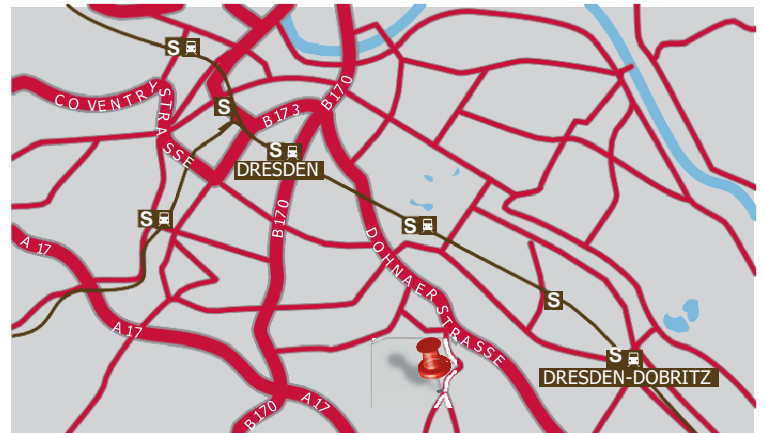

RAMADA BY WYNDHAM DRESDEN

Our 4-star **RAMADA BY WYNDHAM DRESDEN** is ideally located between the historic center of Dresden and Saxon Switzerland. The very good connection to the A17 motorway (Dresden-Prohlis exit) and the public transport network not only ensure a comfortable journey, but it is also the ideal address for your next event. Regardless of whether you are traveling on business and want to use our conference facilities or explore Dresden - we make sure that you feel at home in our **RAMADA BY WYNDHAM DRESDEN!**

CONTACT US!

ramada-dresden.com | **RAMADA BY WYNDHAM DRESDEN**

Wilhelm-Franke-Straße 90 | 01219 Dresden
P +49 351 4782 0 F +49 351 4782 550 | info@ramada-dresden.com

LOCATION:

Our **RAMADA BY WYNDHAM DRESDEN** is located above the city center and around 6 km from Dresden's old town. Our modern hotel can be reached in just a few minutes from the A17 motorway (Dresden-Prague).

DISTANCES:

- Motorway A17 (exit Dresden-Prohlis) 2 km
- City center 7 km
- Messe Dresden 9 km
- Dresden International Airport 16 km

ROOM:

Are you thinking about an overnight stay in Dresden and looking for a quiet, relaxing hotel? The 262 individual rooms in our Ramada by Wyndham Dresden are excellently designed for this purpose. After your eventful day, you will enjoy a restful sleep in the middle of a green paradise.